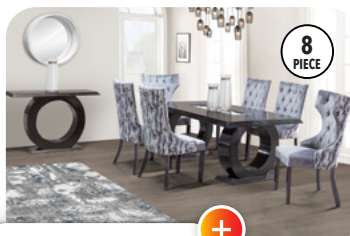

CASH R10999  
ACTIVATION FEE R2200

**3**  
PIECE

**Kuba 7 Piece Dining Room Suite**

**ONLY R1125 PM**  
Option to own after 18 months

CASH R14999  
ACTIVATION FEE R3000

**STONE 8 Piece Dining Room Suite + Server**