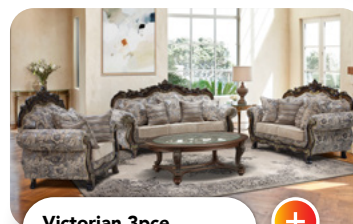

**NEW!**

**Calipso 4pce Lounge Suite**

**ONLY R930 PM** SKU 6160  
Option to own after 18 months  
CASH R11499  
ACTIVATION FEE R2300

**Vermont 4piece Lounge suite**

**ONLY R695 PM** SKU 6593  
Option to own after 18 months  
CASH R7999  
ACTIVATION FEE R1600