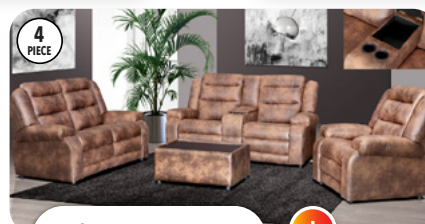

**Zady 4 Piece Lounge Suite**

**ONLY R970 PM** SKU 5116  
Option to own after 18 months  
CASH R11999  
ACTIVATION FEE R2400

**Isabella 3pce cnr Chaise Lounge Suite**

**ONLY R695 PM** SKU 6202  
Option to own after 18 months  
CASH R7999  
ACTIVATION FEE R1600