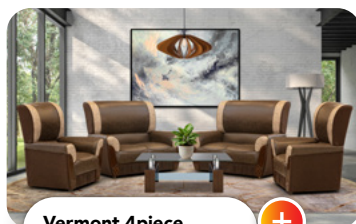

Vermont 4piece Lounge suite

ONLY R695 PM SKU 6593
Option to own after 18 months
CASH R7999
ACTIVATION FEE R1600