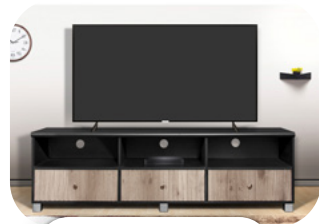

Bishop plasma stand

ONLY R235 PM SKU 6727
Option to own after 18 months
CASH R2499
ACTIVATION FEE R500