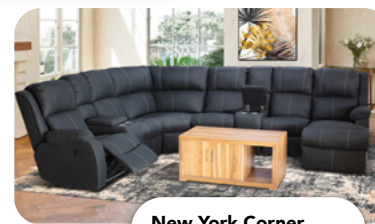

New York Corner Lounge suite

ONLY R1530 PM SKU 6584
Option to own after 18 months
CASH R21999
ACTIVATION FEE R4400