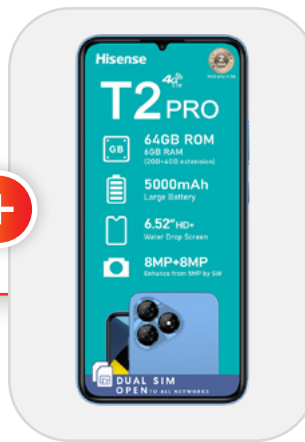

**Marco 3 door Robe**

**Marco 2 Piece Bedroom Suite**

**Hisense T2 cellphone**

**Rainbow combo**

**ONLY R1390<sub>PM</sub>** SKU 6075

Option to own after 18 months

CASH R18499 ACTIVATION FEE R1850

**FREE**