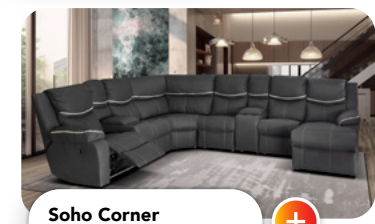

Soho Corner Lounge suite

ONLY R1600 PM SKU 6587
Option to own after 18 months
CASH R22999
ACTIVATION FEE R4600