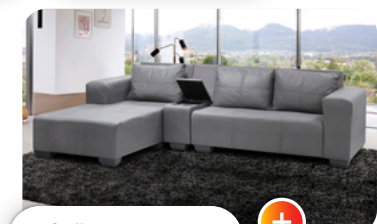

**Zady 4 Piece Lounge Suite**

**ONLY R970 PM** SKU 5116  
Option to own after 18 months  
CASH R11999  
ACTIVATION FEE R2400

**Isabella 3pce cnr Chaise Lounge Suite**

**ONLY R695 PM** SKU 6202  
Option to own after 18 months  
CASH R7999  
ACTIVATION FEE R1600